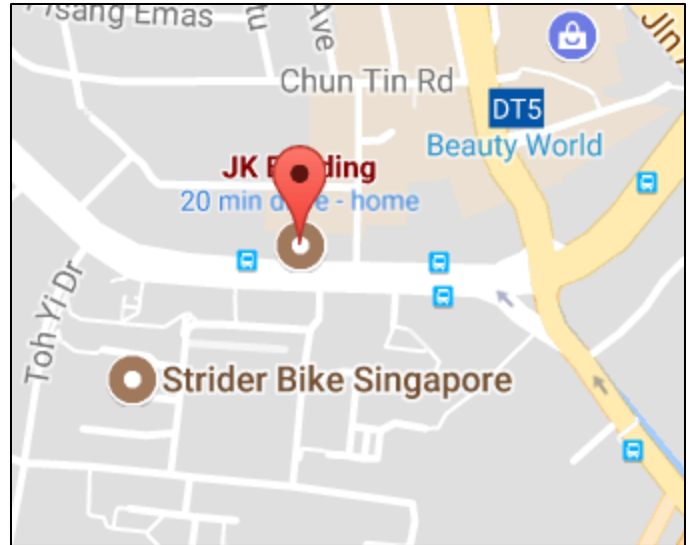

English Tutors Now
New Branch

Upper Bt. Timah Branch

Located opposite Beauty World
64 Jln Jurong Kechil, #02-121
Singapore 598585

Hotline: 6475-0624

Email: Registration@EnglishTutorsNow.com

How to get there:

- (1) 5 mins walk from Beauty World MRT
- (2) Direct Bus: 41 61 66 77 157 173 174
174e 970 985

CLASS INFORMATION FOR ACADEMIC YEAR 2017

Updated Jun 31, 2017: **Newer classes are not listed**, please speak with us so that we can provide you with the most up-to-date class schedules.